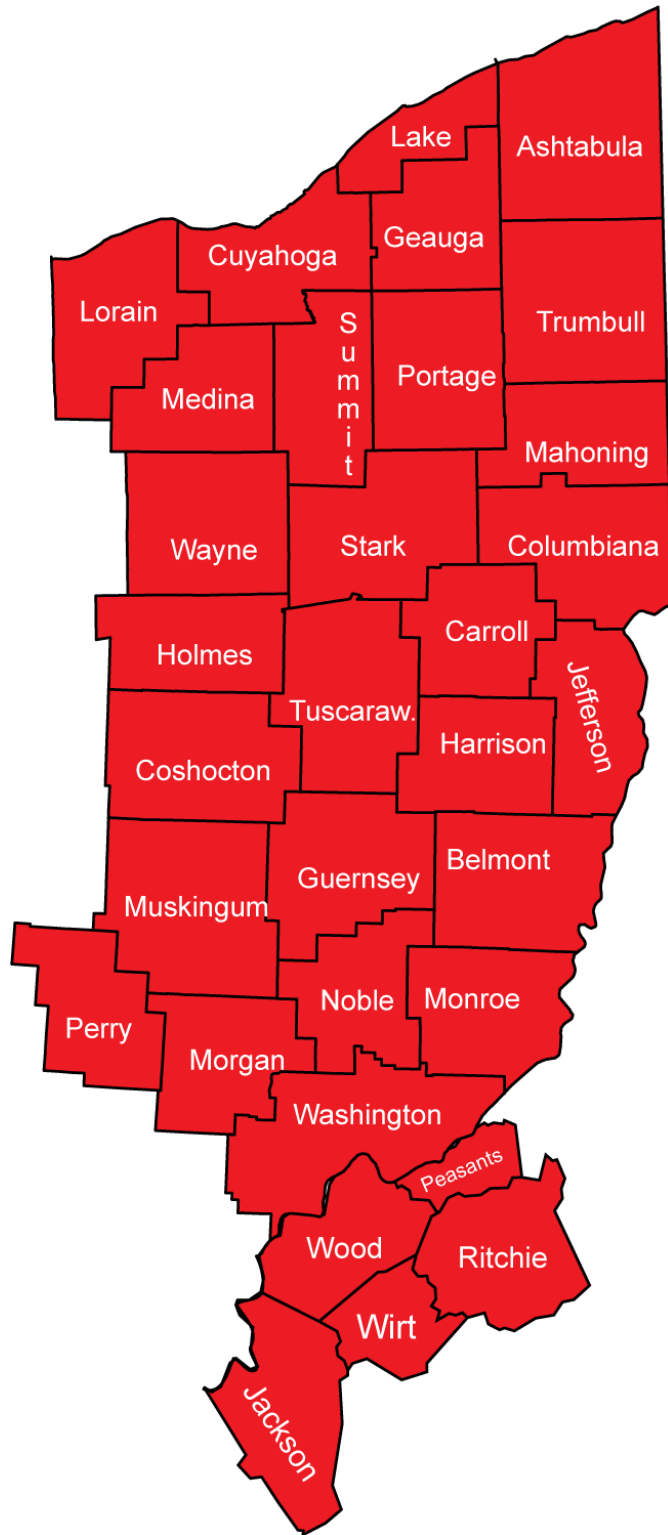

MLS Now Territory Chart – 32 Counties

OHIO Counties

- 1 Ashtabula
- 2 Belmont
- 3 Carroll
- 4 Columbiana
- 5 Coshocton
- 6 Cuyahoga
- 7 Geauga
- 8 Guernsey
- 9 Harrison
- 10 Holmes
- 11 Jefferson
- 12 Lake
- 13 Lorain
- 14 Mahoning
- 15 Medina
- 16 Monroe
- 17 Morgan
- 18 Muskingum
- 19 Noble
- 20 Perry
- 21 Portage
- 22 Stark
- 23 Summit
- 24 Trumbull
- 25 Tuscarawas
- 26 Washington
- 27 Wayne

WEST VIRGINIA Counties

- 1 Jackson
- 2 Pleasants
- 3 Ritchie
- 4 Wirt
- 5 Wood